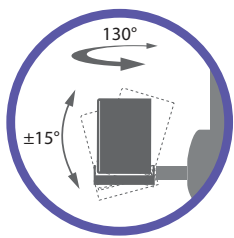

YOU'LL LOVE THESE SPEAKER MOUNTS

$ 199.99

$ 59.99

Conceal exposed hardware with decorative cover