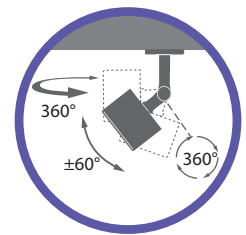

Heavy-gauge steel construction